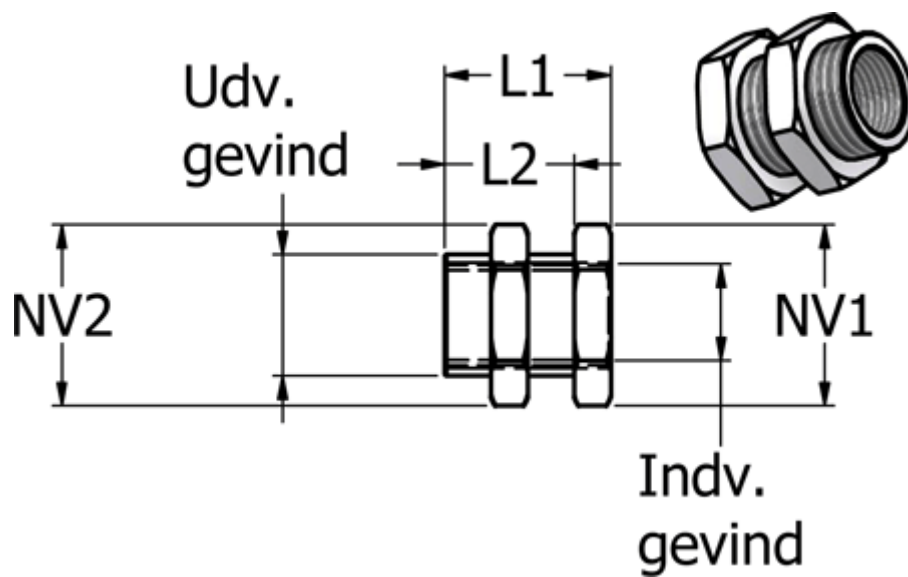

Article number: 58625242ES

Description: Stainless bulkhead 252.42-ES, external thread G 3/8" /internal thread G 1/4"

Measures

External thread = G 3/8"

Internal thread = G 1/4"

L1 = 22

L2 = 17

NV1 = 19